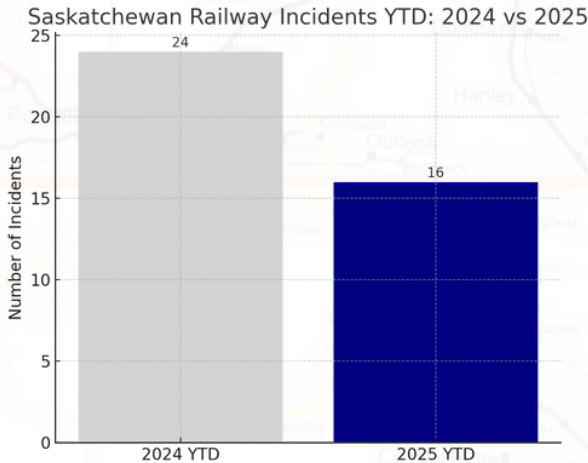

### SASKATCHEWAN KEY INSIGHTS

Current railway crossing and trespassing incidents trends and statistics throughout Canada.

16 total incidents between January 1 - November 30, 2025

**16**

**3**

Total fatalities in 2025

Saskatchewan has had **4** incident free months so far in 2025!

**1201 - 1800**

44% of incidents in Saskatchewan have happened between the hours of 1201 - 1800.

SOUTHEAST SASKATCHEWAN HAS HAD 63% OF THE INCIDENTS THIS YEAR