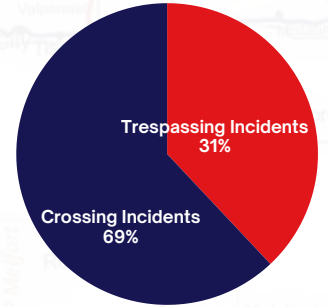

## CANADIAN SAFETY TRAIN EXPRESS

### SASKATCHEWAN KEY INSIGHTS

Current railway crossing and trespassing incidents trends and statistics throughout Canada.

16 total incidents between January 1 - November 30, 2025

**16**

**3**

Total fatalities in 2025

Saskatchewan has had **4** incident free months so far in 2025!

**1201 - 1800**

44% of incidents in Saskatchewan have happened between the hours of 1201 - 1800.

SOUTHEAST SASKATCHEWAN HAS HAD 63% OF THE INCIDENTS THIS YEAR

- Saskatchewan recorded 24 total incidents in 2024, compared to 16 in 2025 YTD, a 33% decrease.
- Saskatchewan recorded 6 fatalities in 2024 YTD, compared to 3 YTD in 2025, a 50% decrease.

Overall Monthly Incidents