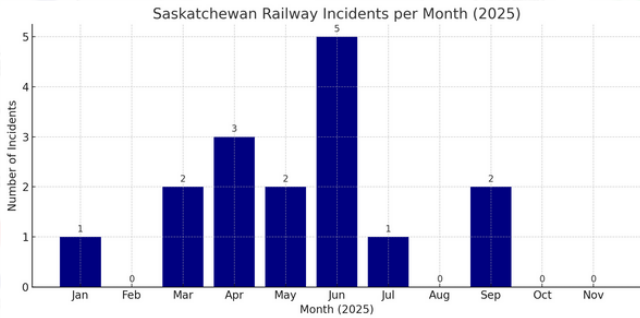

### SASKATCHEWAN KEY INSIGHTS

Current railway crossing and trespassing incidents trends and statistics throughout Canada.

16 total incidents between January 1 - November 30, 2025

**16**

**3**

Total fatalities in 2025

Saskatchewan has had **4** incident free months so far in 2025!

**1201 - 1800**

44% of incidents in Saskatchewan have happened between the hours of 1201 - 1800.

SOUTHEAST SASKATCHEWAN HAS HAD 63% OF THE INCIDENTS THIS YEAR