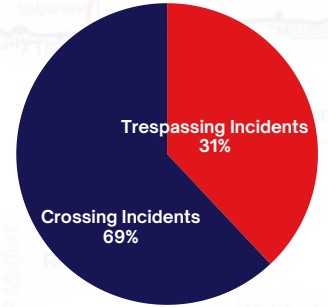

### SASKATCHEWAN KEY INSIGHTS

Current railway crossing and trespassing incidents trends and statistics throughout Canada.

Saskatchewan has nearly as many crossings as Ontario yet reported only 11 incidents - the lowest rate in Canada.

## THURSDAY

is the day when most incidents occur in Saskatchewan. 31% of incidents this year have happened on a Thursday.