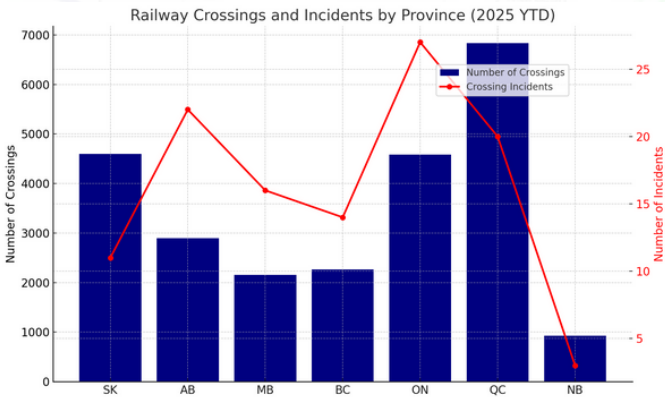

## CANADIAN SAFETY TRAIN EXPRESS

### SASKATCHEWAN KEY INSIGHTS

Current railway crossing and trespassing incidents trends and statistics throughout Canada.

Saskatchewan has nearly as many crossings as Ontario yet reported only 11 incidents - the lowest rate in Canada.