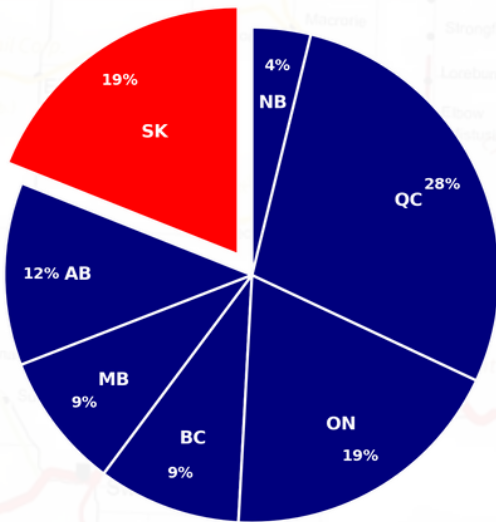

### SASKATCHEWAN KEY INSIGHTS

Current railway crossing and trespassing incidents trends and statistics throughout Canada.

Saskatchewan has nearly as many crossings as Ontario yet reported only 11 incidents - the lowest rate in Canada.

## THURSDAY

is the day when most incidents occur in Saskatchewan. 31% of incidents this year have happened on a Thursday.

# 3

Total fatalities in 2025

SOUTHEAST SASKATCHEWAN HAS HAD 63% OF THE INCIDENTS THIS YEAR

Railway Crossings per Province in Canada

**45%** of crossing incidents in Saskatchewan have involved professional drivers.