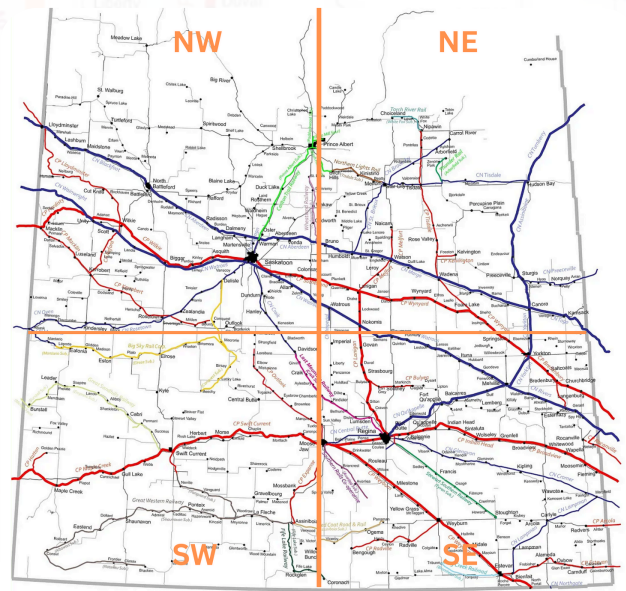

### SASKATCHEWAN KEY INSIGHTS

Current railway crossing and trespassing incidents trends and statistics throughout Canada.

Saskatchewan has nearly as many crossings as Ontario yet reported only 11 incidents - the lowest rate in Canada.

## THURSDAY

is the day when most incidents occur in Saskatchewan. 31% of incidents this year have happened on a Thursday.

# 3

Total fatalities in 2025

SOUTHEAST SASKATCHEWAN HAS HAD 63% OF THE INCIDENTS THIS YEAR

Railway Crossings per Province in Canada

**45%** of crossing incidents in Saskatchewan have involved professional drivers.