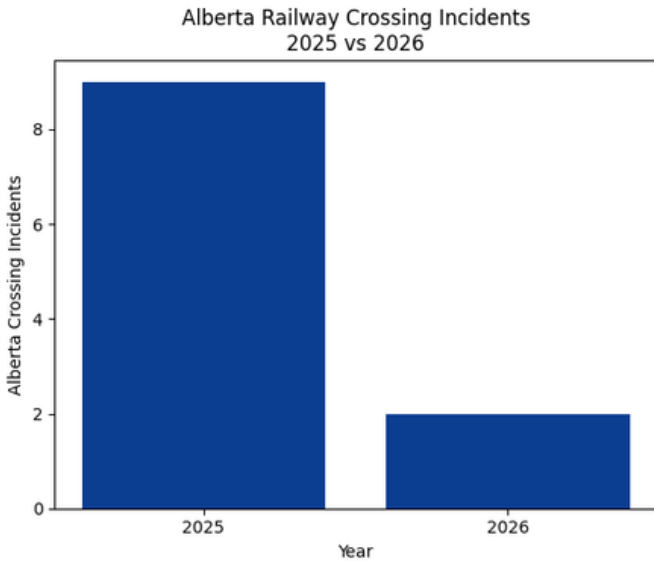

CANADIAN SAFETY TRAIN EXPRESS

ALBERTA KEY INSIGHTS

Current railway crossing and trespassing incidents trends and statistics throughout Canada.

2 total incidents
between January 1 - 31,
2026

2

BOTH
NORTHERN
AND
SOUTHERN
ALBERTA HAD
CROSSING
INCIDENTS IN
JANUARY.

0

Total fatalities
in 2026

77%↓

Alberta saw a huge reduction (77%) in crossing incidents in January 2026 compared to January 2025.

Overall Monthly Incidents											
Jan	Feb	March	Apr	May	June	July	Aug	Sept	Oct	Nov	Dec
2											
100%											