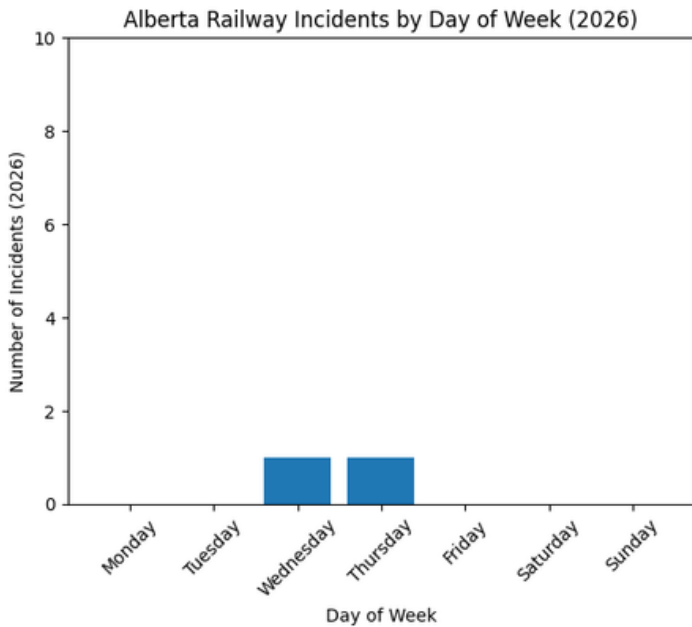

CANADIAN SAFETY TRAIN EXPRESS

ALBERTA KEY INSIGHTS

Current railway crossing and trespassing incidents trends and statistics throughout Canada.

2 total incidents
between January 1 - 31,
2026

2

BOTH
NORTHERN
AND
SOUTHERN
ALBERTA HAD
CROSSING
INCIDENTS IN
JANUARY.

0

Total fatalities
in 2026

77%↓

Alberta saw a huge reduction (77%) in crossing incidents in January 2026 compared to January 2025.

Overall Monthly Incidents											
Jan	Feb	March	Apr	May	June	July	Aug	Sept	Oct	Nov	Dec
2											
100%											