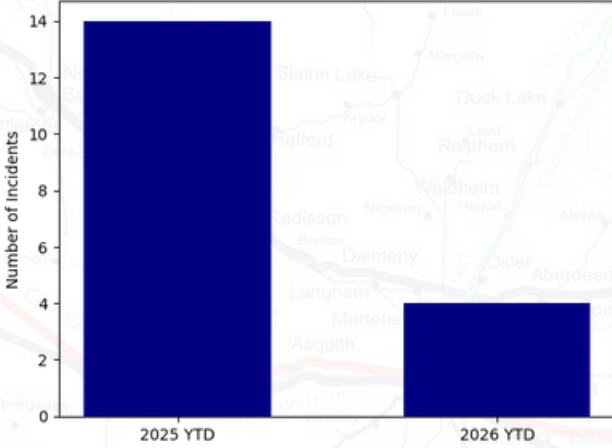

MARCH 2026

CANADIAN SAFETY TRAIN EXPRESS

ALBERTA KEY INSIGHTS

Current railway crossing and trespassing incidents trends and statistics throughout Canada.

Alberta Railway Incidents: 2025 vs 2026 (YTD)

4 total incidents
between January 1 -
February 28, 2026

4

75% OF
INCIDENTS
THIS YEAR
HAVE
OCCURRED
IN
SOUTHEAST
ALBERTA

0

Total fatalities
in 2026

Alberta Railway Incidents by Day of Week (2026)

71%↓

Alberta has seen a huge
reduction (71%) in overall
incidents YTD 2026 compared to
January 2025.

Overall Monthly Incidents											
Jan	Feb	March	Apr	May	June	July	Aug	Sept	Oct	Nov	Dec
2	2										
50%	50%										