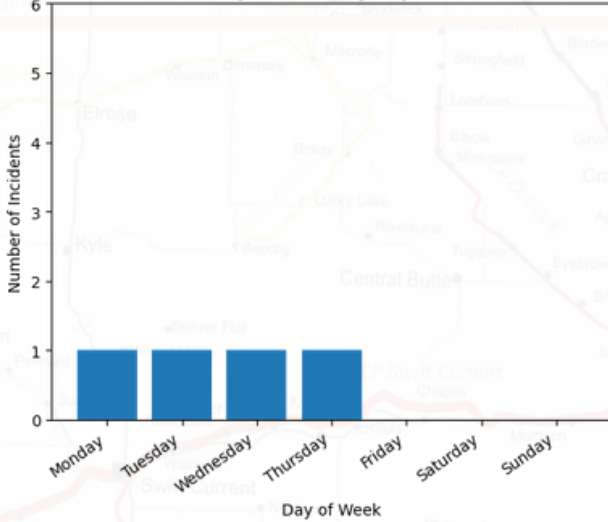

MARCH 2026

CANADIAN SAFETY TRAIN EXPRESS

ALBERTA KEY INSIGHTS

Current railway crossing and trespassing incidents trends and statistics throughout Canada.

Alberta Railway Incidents: 2025 vs 2026 (YTD)

4 total incidents
between January 1 -
February 28, 2026

4

75% OF
INCIDENTS
THIS YEAR
HAVE
OCCURRED
IN
SOUTHEAST
ALBERTA

0

Total fatalities
in 2026

Alberta Railway Incidents by Day of Week (2026)

71%↓

Alberta has seen a huge
reduction (71%) in overall
incidents YTD 2026 compared to
January 2025.

Overall Monthly Incidents											
Jan	Feb	March	Apr	May	June	July	Aug	Sept	Oct	Nov	Dec
2	2										
50%	50%										