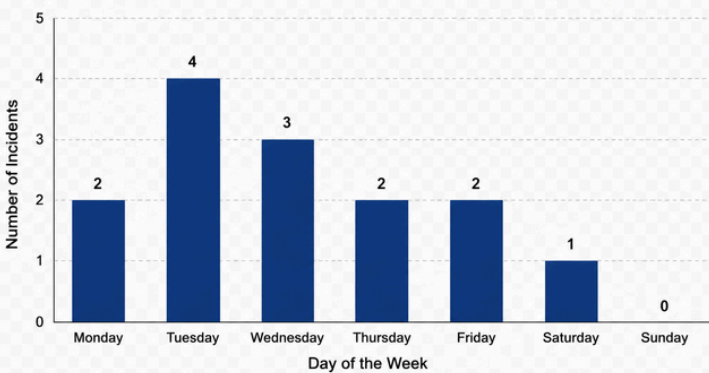

CANADIAN SAFETY TRAIN EXPRESS

ALBERTA KEY INSIGHTS

Current railway crossing and trespassing incidents trends and statistics throughout Canada.

Alberta Incidents Year To Date

14 total incidents between January 1 - April 30, 2026

14

88% OF INCIDENTS THIS YEAR HAVE OCCURRED IN SOUTHEAST ALBERTA

50%

50% of crossing incidents in Alberta this year have involved professional drivers.

1

Total fatalities in 2026

Alberta Incidents by Day of the Week

33%↓

Alberta has seen a large reduction (33%) in overall incidents YTD 2026 compared to YTD 2025.

Overall Monthly Incidents

Jan	Feb	March	Apr	May	June	July	Aug	Sept	Oct	Nov	Dec
2	2	4	6								
14%	14%	29%	43%								