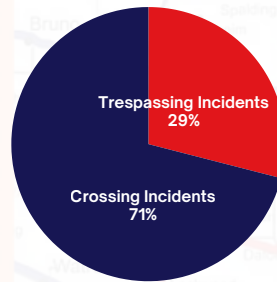

CANADIAN SAFETY TRAIN EXPRESS

ALBERTA KEY INSIGHTS

Current railway crossing and trespassing incidents trends and statistics throughout Canada.

Alberta Incidents Year To Date

14 total incidents between January 1 - April 30, 2026

14

88% OF INCIDENTS THIS YEAR HAVE OCCURRED IN SOUTHEAST ALBERTA

50%

50% of crossing incidents in Alberta this year have involved professional drivers.

1

Total fatalities in 2026

Alberta Incidents by Day of the Week