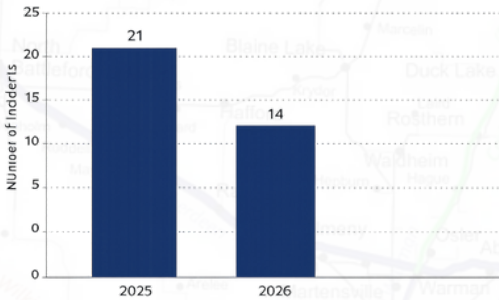

CANADIAN SAFETY TRAIN EXPRESS

ALBERTA KEY INSIGHTS

Current railway crossing and trespassing incidents trends and statistics throughout Canada.

Alberta Incidents Year To Date

14 total incidents between January 1 - April 30, 2026

14

88% OF INCIDENTS THIS YEAR HAVE OCCURRED IN SOUTHEAST ALBERTA

50%

50% of crossing incidents in Alberta this year have involved professional drivers.

1

Total fatalities in 2026

Alberta Incidents by Day of the Week